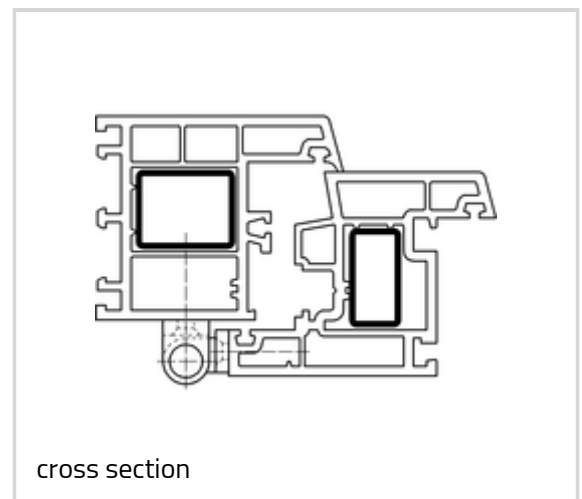

K 3282 WF

for PVCu tilt windows

Technical details

Attributes	Value
Knuckle length	100,0 mm
Knuckle diameter	14,0 mm
Pin diameter	7,0 mm

Note

Also available with stainless steel pin and security pin (MSTS).

Application accessories on request.

Item

Finish(es)	070-RAL 9016 Traffic White
OF-NR.	070
VPE	pack of 20
DIN	DIN right and left hand
Item No.	5 090716 0 07007
EAN	4015471014506
Finish(es)	071-H9 Brown
OF-NR.	071

SIKU - K 3282 WF

VPE	pack of 20
DIN	DIN right and left hand
Item No.	5 090716 0 07107
EAN	4015471014513

Finish(es)	110-Topzinc
OF-NR.	110
VPE	pack of 20
DIN	DIN right and left hand
Item No.	5 090716 0 11007
EAN	4015471070335